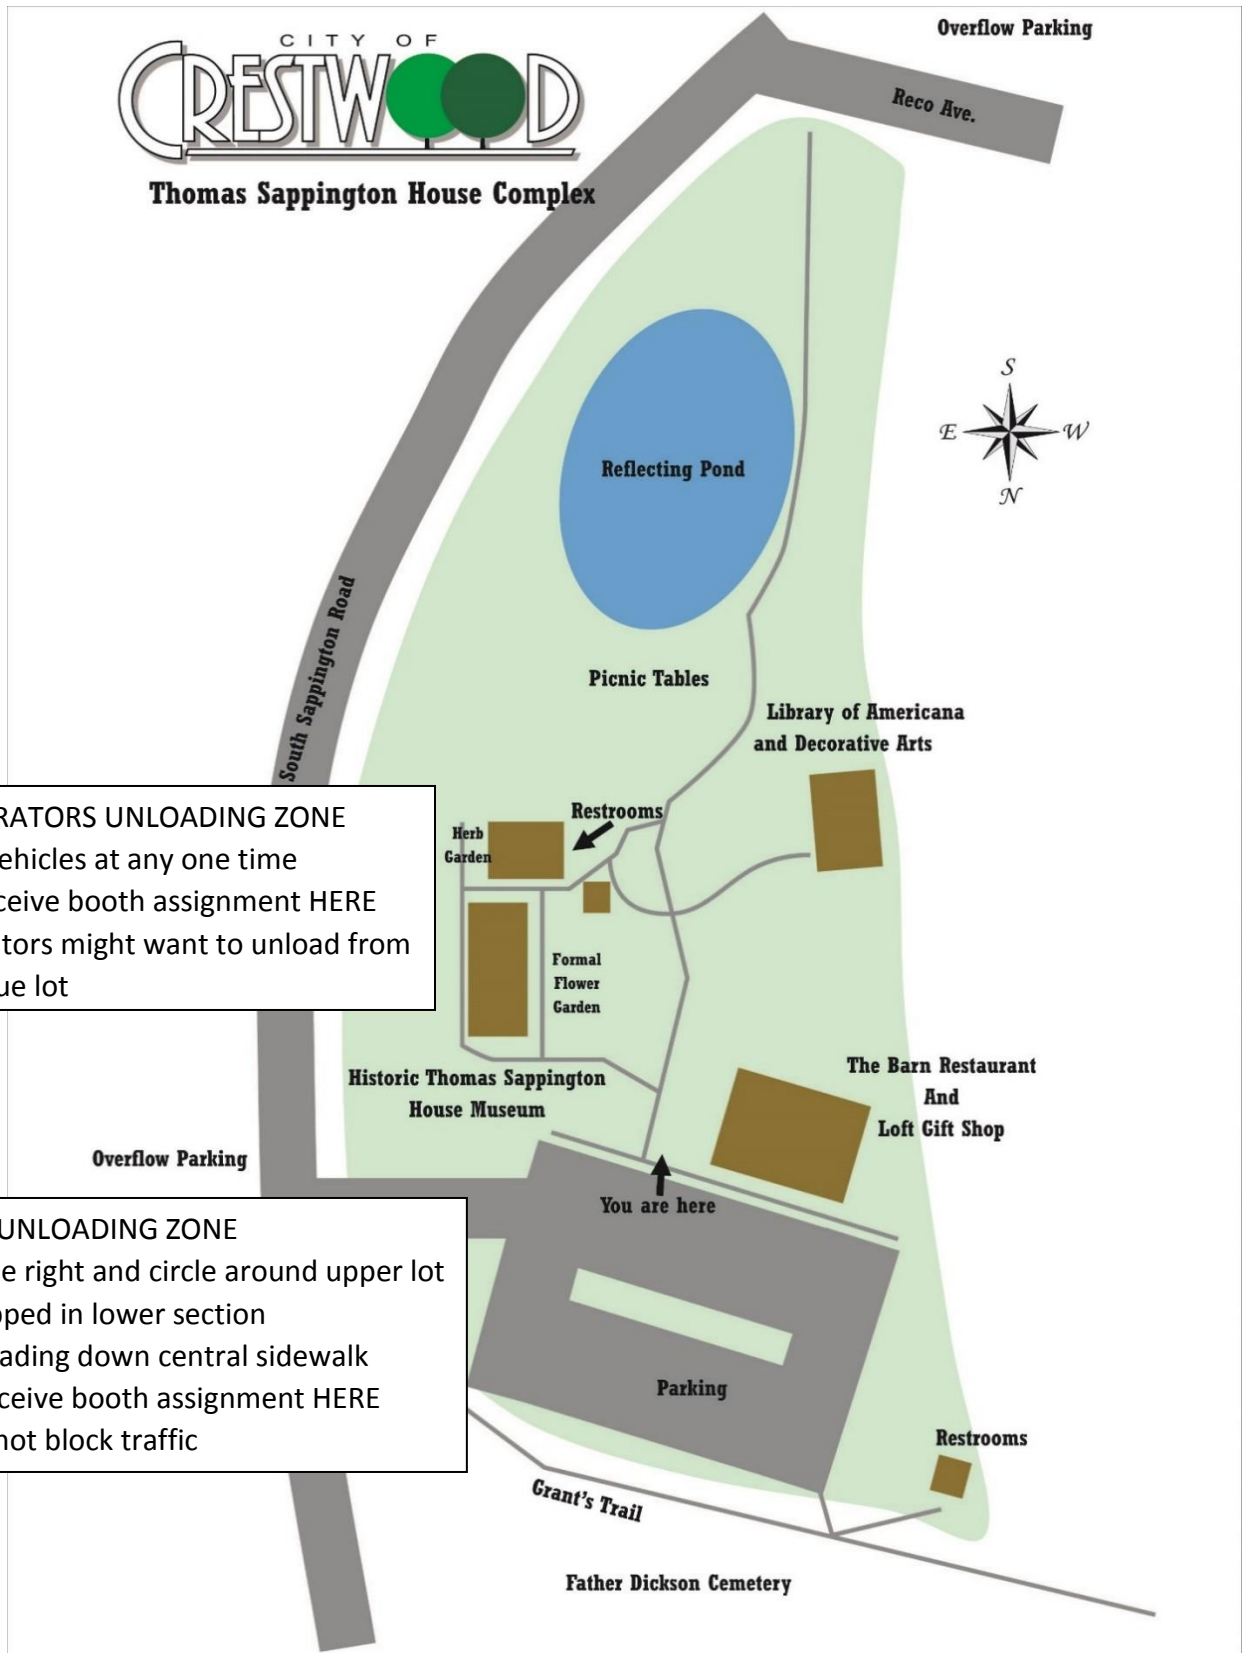

AFTER UNLOADING please park all vehicles in Overflow Parking off Reco Avenue OR in Crestwood Elementary School lot

Thomas Sappington House Complex

DEMONSTRATORS UNLOADING ZONE
Three (3) vehicles at any one time
You will receive booth assignment HERE
Demonstrators might want to unload from Reco Avenue lot

VENDORS UNLOADING ZONE
Enter to the right and circle around upper lot
When stopped in lower section
Begin unloading down central sidewalk
You will receive booth assignment HERE
Please do not block traffic